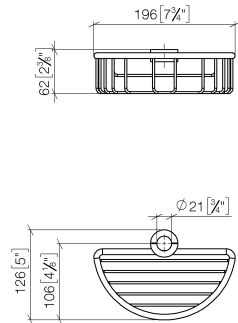

Shower basket for subsequent mounting on riser - Chrome

IMO

82 290 970

- width 200mm
- height 62 mm
- 125mm projection

Fits: IMO, LULU, MADISON, MEM, TARA, CL.1, LISSÉ, VAIA, META, CYO

	Chrome	82 290 970-00
	Brushed Platinum	82 290 970-06
	Platinum	82 290 970-08
	Durabrand (23kt Gold)	82 290 970-09
	Dark Chrome	82 290 970-19
	Light Gold	82 290 970-26
	Brushed Light Gold	82 290 970-27
	Brushed Durabrand (23kt Gold)	82 290 970-28
	Matte Black	82 290 970-33
	Brushed Bronze	82 290 970-42
	Brushed Champagne (22kt Gold)	82 290 970-46
	Champagne (22kt Gold)	82 290 970-47
	Brushed Chrome	82 290 970-93
	Brushed Dark Platinum	82 290 970-99

82 290 970

mm [inches]

82 290 970

### Spare parts list

No.	Item Number	Name	Quantity used	Delivery time
1	09 30 30 054 90	screw	4	2
2	08 17 97 520-00	holder	1	10
3	08 18 40 520 90	sleeve	1	2
4	08 18 40 521 90	sleeve	1	2
5	08 18 90 908-00	basket	1	60