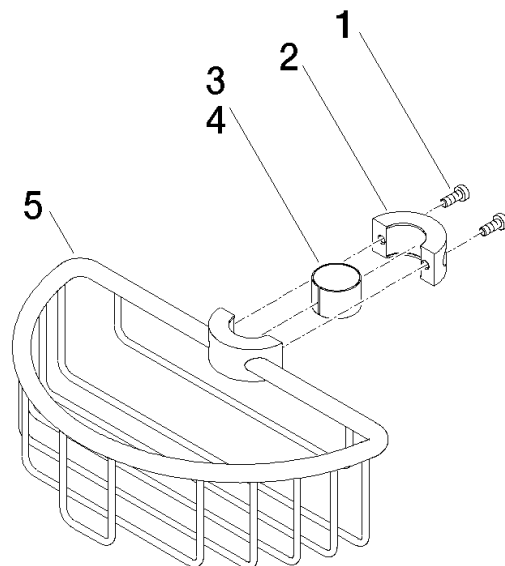

Shower basket for subsequent mounting on riser - Chrome

IMO

82 290 970

- width 200mm
- height 62 mm
- 125mm projection

Fits: IMO, LULU, MADISON, MEM, TARA, CL.1, LISSÉ, VAIA, META, CYO

	Chrome	82 290 970-00
	Brushed Platinum	82 290 970-06
	Platinum	82 290 970-08
	Durabrand (23kt Gold)	82 290 970-09
	Dark Chrome	82 290 970-19
	Light Gold	82 290 970-26
	Brushed Light Gold	82 290 970-27
	Brushed Durabrand (23kt Gold)	82 290 970-28
	Matte Black	82 290 970-33
	Brushed Bronze	82 290 970-42
	Brushed Champagne (22kt Gold)	82 290 970-46
	Champagne (22kt Gold)	82 290 970-47
	Brushed Chrome	82 290 970-93
	Brushed Dark Platinum	82 290 970-99

82 290 970

mm [inches]

82 290 970

### Spare parts list

No.	Item Number	Name	Quantity used	Delivery time
1	09 30 30 054 90	screw	4	2
2	08 17 97 520-00	holder	1	10
3	08 18 40 520 90	sleeve	1	2
4	08 18 40 521 90	sleeve	1	2
5	08 18 90 908-00	basket	1	60